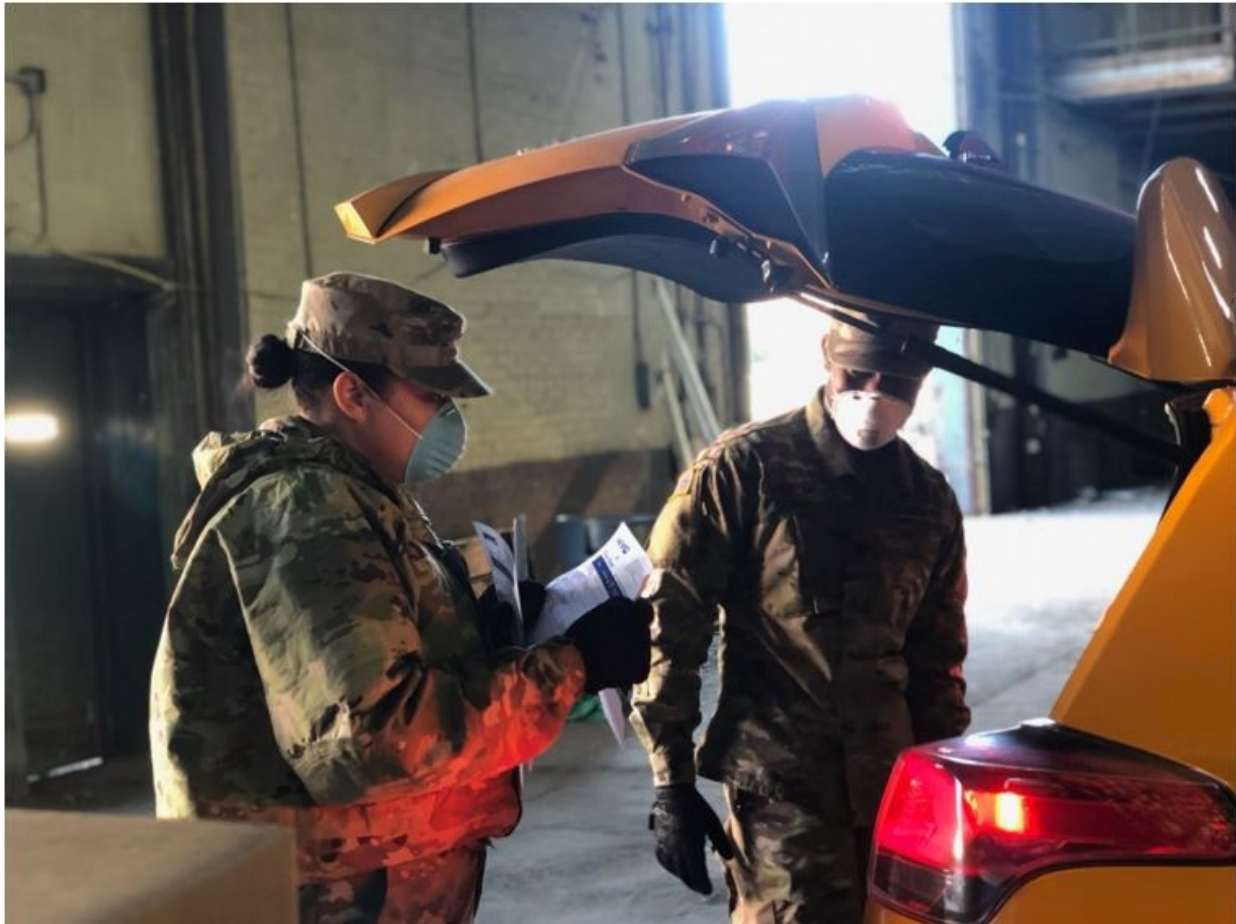

NEW YORK (April 6, 2020) — New York Army National Guard Pfc. Amberly Valdivieso, left, and Spc. Norckenly Cadet, both assigned to the 1st Battalion, 258th Field Artillery, part of the 27th Infantry Brigade Combat Team, conduct food loading operations at the Kingsbridge Armory in the Bronx, N.Y., in support of New York City meal distribution efforts. Citywide, the National Guard has helped deliver more than 337,358 meals in the city. The Soldiers are part of a statewide effort of more than 2,800 members of the New York National Guard responding to community needs to mitigate the effects of the COVID-19 virus.

U.S. National Guard photo by 1st Lt. Greg Cheung.

New Jersey's Community Based Testing Site Opens at PNC Bank Arts Center

FEMA

Page 4 of 5