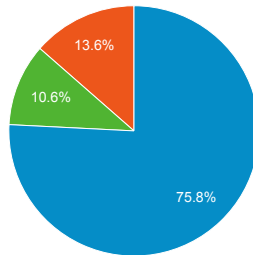

Avg. Visits per Visitor

■ 1 ■ 2 ■ Other

Avg. Visit Duration

00:02:11

Avg for View: 00:02:11 (0.00%)

Avg. Pages / Visit

2.11

Avg for View: 2.11 (0.00%)

Avg. Time on Page

00:01:58

Avg for View: 00:01:58 (0.00%)

Bounce Rate

58.04%

Avg for View: 58.04% (0.00%)