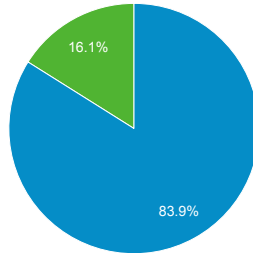

Jan 1, 2017 - Jan 31, 2017

Visits

102,852

% of Total: 100.00% (102,852)

Total Unique Searches

139,508

% of Total: 100.00% (139,508)

Total Visits

102,852

% of Total: 100.00% (102,852)

Top Unique Searches by Search Term

Search Term	Unique Searches
flood maps	1,198
training	1,088
nims	1,037
flood map	842
ics 100	669
ics	631
elevation certificate	561
flood zone	508
NIMS	449
loma	447

New vs. Returned Visitors

■ New Visitor ■ Returning Visitor