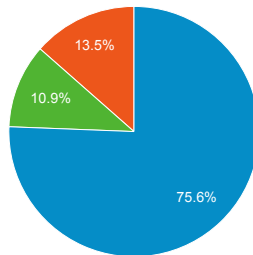

Search Term	Total Unique Searches
flood maps	1,256
training	1,173
nims	853
flood map	806
ics 100	646
ics	573
elevation certificate	559
flood zone	461
maps	447
loma	435

New vs. Returned Visitors

■ New Visitor ■ Returning Visitor

Avg. Visits per Visitor

■ 1 ■ 2 ■ Other

Avg. Visit Duration

00:02:14

Avg for View: 00:02:14 (0.00%)

Avg. Pages / Visit

2.18

Avg for View: 2.18 (0.00%)