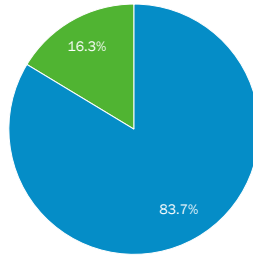

Feb 1, 2017 - Feb 28, 2017

Total Unique Searches

138,620

% of Total: 100.00% (138,620)

Total Visits

102,243

% of Total: 100.00% (102,243)

Top Unique Searches by Search Term

Search Term	Total Unique Searches
flood maps	1,256
training	1,173
nims	853
flood map	806
ics 100	646
ics	573
elevation certificate	559
flood zone	461
maps	447
loma	435

New vs. Returned Visitors

■ New Visitor ■ Returning Visitor