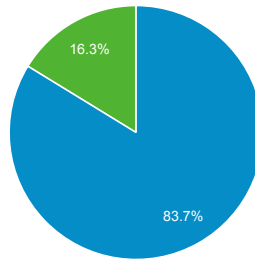

FEMA.gov Search Web Performance Metrics

Feb 1, 2018 - Feb 28, 2018

All Users
100.00% Sessions

Total Unique Searches

164,518

% of Total: 100.00% (164,518)

Total Visits

120,575

% of Total: 100.00% (120,575)

Top Unique Searches by Search Term

Search Term	Total Unique Searches
flood maps	1,472
flood map	1,242
nims	806
jobs	755
ics 100	629
training	595
flood zone	594
login	575
ics	553
elevation certificate	522

New vs. Returned Visitors

■ New Visitor ■ Returning Visitor