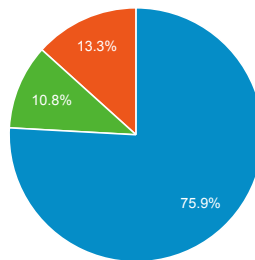

Avg. Visits per Visitor

■ 1 ■ 2 ■ Other

Avg. Visit Duration

00:02:15

Avg for View: 00:02:15 (0.00%)

Avg. Pages / Visit

2.17

Avg for View: 2.17 (0.00%)

Avg. Time on Page

00:01:55

Avg for View: 00:01:55 (0.00%)

Bounce Rate

57.23%

Avg for View: 57.23% (0.00%)