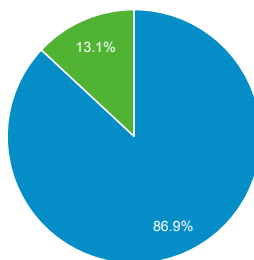

FEMA.gov Search Web Performance Metrics

Sep 1, 2019 - Sep 30, 2019

All Users
100.00% Sessions

Total Unique Searches

165,962

% of Total: 100.00% (165,962)

Total Visits

114,371

% of Total: 100.00% (114,371)

Top Unique Searches by Search Term

Search Term	Total Unique Searches
jobs	1,057
ics 100	1,047
flood maps	994
flood map	971
Imelda	926
Jobs	921
training	836
nims	776
dorian	756
imelda	637

New vs. Returned Visitors

■ New Visitor ■ Returning Visitor