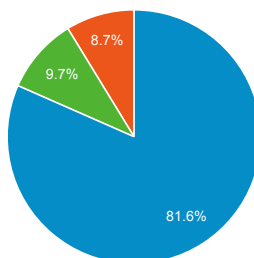

Avg. Visits per Visitor

■ 1 ■ 2 ■ Other

Avg. Visit Duration

00:01:41

Avg for View: 00:01:41 (0.00%)

Avg. Pages / Visit

2.14

Avg for View: 2.14 (0.00%)

Avg. Time on Page

00:01:29

Avg for View: 00:01:29 (0.00%)

Bounce Rate

57.73%

Avg for View: 57.73% (0.00%)