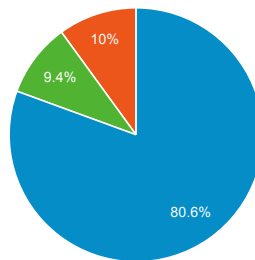

Avg. Visits per Visitor

■ 1 ■ 2 ■ Other

Avg. Visit Duration

00:01:43

Avg for View: 00:01:43 (0.00%)

Avg. Pages / Visit

2.14

Avg for View: 2.14 (0.00%)

Avg. Time on Page

00:01:31

Avg for View: 00:01:31 (0.00%)

Bounce Rate

57.20%

Avg for View: 57.20% (0.00%)