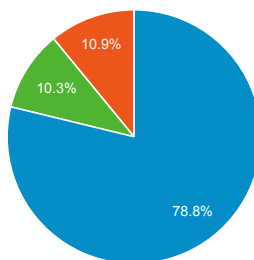

Avg. Visits per Visitor

■ 1 ■ 2 ■ Other

Avg. Visit Duration

00:01:49

Avg for View: 00:01:49 (0.00%)

Avg. Pages / Visit

2.18

Avg for View: 2.18 (0.00%)

Avg. Time on Page

00:01:32

Avg for View: 00:01:32 (0.00%)

Bounce Rate

56.52%

Avg for View: 56.52% (0.00%)