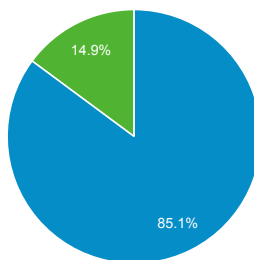

FEMA.gov Search Web Performance Metrics

Jul 1, 2019 - Jul 31, 2019

All Users
100.00% Sessions

Total Unique Searches

133,134

% of Total: 100.00% (133,134)

Total Visits

90,158

% of Total: 100.00% (90,158)

Top Unique Searches by Search Term

Search Term	Total Unique Searches
flood maps	983
flood map	908
training	797
ics 100	743
nims	695
jobs	675
elevation certificate	608
ics	569
flood zone	500
Jobs	480

New vs. Returned Visitors

■ New Visitor ■ Returning Visitor