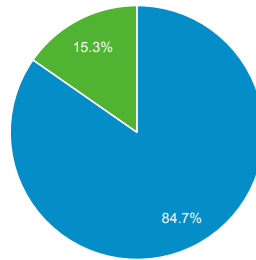

FEMA.gov Search Web Performance Metrics

Jun 1, 2019 - Jun 30, 2019

All Users
100.00% Sessions

Total Unique Searches

133,865
% of Total: 100.00% (133,865)

Total Visits

90,718
% of Total: 100.00% (90,718)

Top Unique Searches by Search Term

Search Term	Total Unique Searches
flood maps	1,032
flood map	978
training	867
nims	765
jobs	733
ics 100	638
elevation certificate	591
Jobs	551
ics	515
flood zone	510

New vs. Returned Visitors

■ New Visitor ■ Returning Visitor