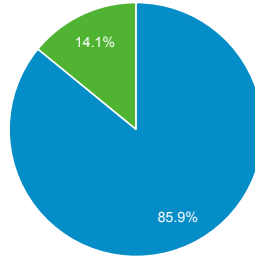

FEMA.gov Search Web Performance Metrics

May 1, 2019 - May 31, 2019

All Users
100.00% Sessions

Total Unique Searches

157,899

% of Total: 100.00% (157,899)

Total Visits

107,087

% of Total: 100.00% (107,087)

Top Unique Searches by Search Term

Search Term	Total Unique Searches
flood map	1,243
flood maps	1,164
training	948
nims	895
ics 100	853
ics	714
elevation certificate	652
Flood map	636
jobs	595
flood zone	594

New vs. Returned Visitors

■ New Visitor ■ Returning Visitor