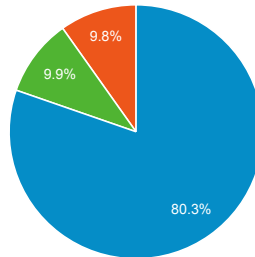

Avg. Visits per Visitor

■ 1 ■ 2 ■ Other

Avg. Visit Duration

00:01:48

Avg for View: 00:01:48 (0.00%)

Avg. Pages / Visit

2.18

Avg for View: 2.18 (0.00%)

Avg. Time on Page

00:01:31

Avg for View: 00:01:31 (0.00%)

Bounce Rate

56.54%

Avg for View: 56.54% (0.00%)