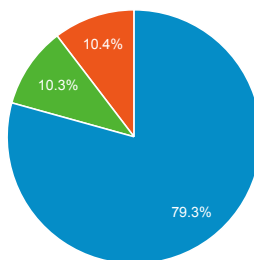

Avg. Visits per Visitor

■ 1 ■ 2 ■ Other

Avg. Visit Duration

00:01:54

Avg for View: 00:01:54 (0.00%)

Avg. Pages / Visit

2.26

Avg for View: 2.26 (0.00%)

Avg. Time on Page

00:01:31

Avg for View: 00:01:31 (0.00%)

Bounce Rate

54.85%

Avg for View: 54.85% (0.00%)