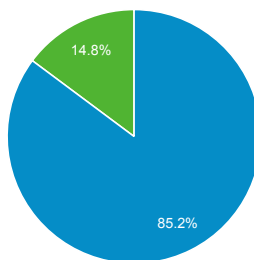

FEMA.gov Search Web Performance Metrics

Apr 1, 2019 - Apr 30, 2019

All Users
100.00% Sessions

Total Unique Searches

153,450

% of Total: 100.00% (153,450)

Total Visits

102,303

% of Total: 100.00% (102,303)

Top Unique Searches by Search Term

Search Term	Total Unique Searches
flood maps	1,192
flood map	1,105
ics 100	899
nims	829
training	741
elevation certificate	640
ics	606
jobs	586
flood zone	544
100	490

New vs. Returned Visitors

■ New Visitor ■ Returning Visitor