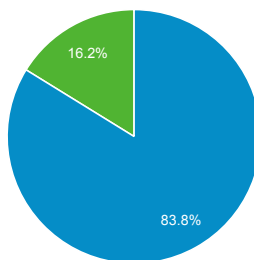

FEMA.gov Search Web Performance Metrics

Nov 1, 2018 - Nov 30, 2018

All Users
100.00% Sessions

Total Unique Searches

151,676

% of Total: 100.00% (151,676)

Total Visits

96,725

% of Total: 100.00% (96,725)

Top Unique Searches by Search Term

Search Term	Total Unique Searches
flood maps	863
ics 100	805
nims	741
flood map	738
jobs	735
training	732
camp fire	698
ics	658
Camp fire	574
Jobs	496

New vs. Returned Visitors

■ New Visitor ■ Returning Visitor