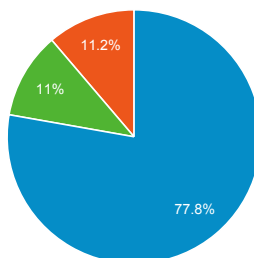

Avg. Visits per Visitor

■ 1 ■ 2 ■ Other

Avg. Visit Duration

00:01:59

Avg for View: 00:01:59 (0.00%)

Avg. Pages / Visit

2.43

Avg for View: 2.43 (0.00%)

Avg. Time on Page

00:01:23

Avg for View: 00:01:23 (0.00%)

Bounce Rate

52.72%

Avg for View: 52.72% (0.00%)