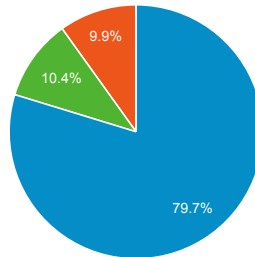

Avg. Visits per Visitor

■ 1 ■ 2 ■ Other

Avg. Visit Duration

00:01:53

Avg for View: 00:01:53 (0.00%)

Avg. Pages / Visit

2.39

Avg for View: 2.39 (0.00%)

Avg. Time on Page

00:01:22

Avg for View: 00:01:22 (0.00%)

Bounce Rate

53.49%

Avg for View: 53.49% (0.00%)