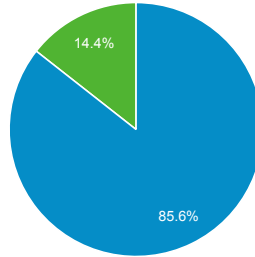

FEMA.gov Search Web Performance Metrics

Oct 1, 2018 - Oct 31, 2018

All Users
100.00% Sessions

Total Unique Searches

218,422

% of Total: 100.00% (218,422)

Total Visits

141,556

% of Total: 100.00% (141,556)

Top Unique Searches by Search Term

Search Term	Total Unique Searches
jobs	1,567
Jobs	1,469
hurricane michael	1,314
flood maps	1,059
nims	952
flood map	926
ics 100	829
training	714
ics	629
flood manual	581

New vs. Returned Visitors

■ New Visitor ■ Returning Visitor