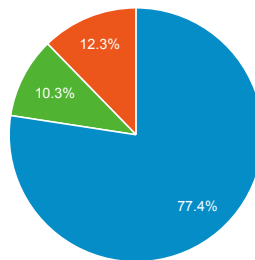

Avg. Visits per Visitor

■ 1 ■ 2 ■ Other

Avg. Visit Duration

00:02:00

Avg for View: 00:02:00 (0.00%)

Avg. Pages / Visit

2.39

Avg for View: 2.39 (0.00%)

Avg. Time on Page

00:01:27

Avg for View: 00:01:27 (0.00%)

Bounce Rate

53.54%

Avg for View: 53.54% (0.00%)