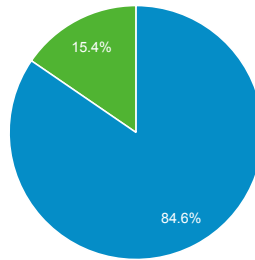

FEMA.gov Search Web Performance Metrics

Aug 1, 2018 - Aug 31, 2018

All Users
100.00% Sessions

Total Unique Searches

156,031

% of Total: 100.00% (156,031)

Total Visits

99,700

% of Total: 100.00% (99,700)

Top Unique Searches by Search Term

Search Term	Total Unique Searches
flood maps	1,098
flood map	991
nims	933
training	900
ics 100	894
jobs	814
ics	688
elevation certificate	498
flood zone	471
loma	451

New vs. Returned Visitors

■ New Visitor ■ Returning Visitor