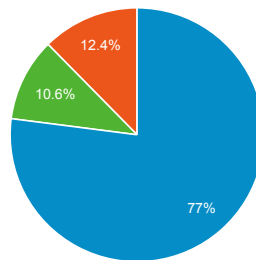

Avg. Visits per Visitor

■ 1 ■ 2 ■ Other

Avg. Visit Duration

00:02:01
Avg for View: 00:02:01 (0.00%)

Avg. Pages / Visit

2.38
Avg for View: 2.38 (0.00%)

Avg. Time on Page

00:01:28
Avg for View: 00:01:28 (0.00%)

Bounce Rate

53.55%
Avg for View: 53.55% (0.00%)