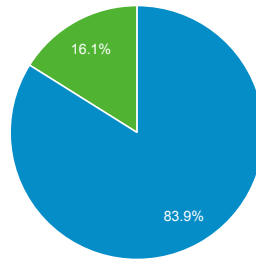

FEMA.gov Search Web Performance Metrics

Jul 1, 2018 - Jul 31, 2018

All Users
100.00% Sessions

Total Unique Searches

141,402
% of Total: 100.00% (141,402)

Total Visits

90,876
% of Total: 100.00% (90,876)

Top Unique Searches by Search Term

Search Term	Total Unique Searches
flood maps	1,277
flood map	1,007
nims	739
jobs	679
ics 100	673
training	660
ics	551
elevation certificate	486
flood zone	466
map service center	399

New vs. Returned Visitors

■ New Visitor ■ Returning Visitor