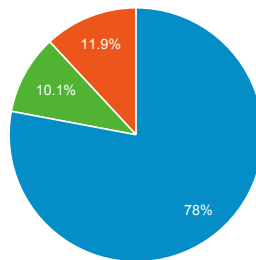

Avg. Visits per Visitor

■ 1 ■ 2 ■ Other

Avg. Visit Duration

00:02:00

Avg for View: 00:02:00 (0.00%)

Avg. Pages / Visit

2.37

Avg for View: 2.37 (0.00%)

Avg. Time on Page

00:01:27

Avg for View: 00:01:27 (0.00%)

Bounce Rate

53.59%

Avg for View: 53.59% (0.00%)