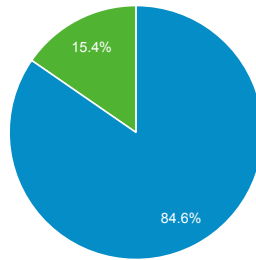

FEMA.gov Search Web Performance Metrics

Jun 1, 2018 - Jun 30, 2018

All Users
100.00% Sessions

Total Unique Searches

145,178

% of Total: 100.00% (145,178)

Total Visits

94,130

% of Total: 100.00% (94,130)

Top Unique Searches by Search Term

Search Term	Total Unique Searches
flood maps	1,162
flood map	1,034
jobs	763
nims	743
training	696
elevation certificate	534
ics 100	518
flood zone	507
ics	466
loma	411

New vs. Returned Visitors

■ New Visitor ■ Returning Visitor