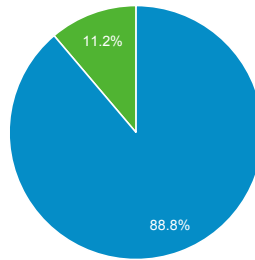

FEMA.gov Search Web Performance Metrics

Aug 1, 2017 - Aug 31, 2017

All Users
100.00% Sessions

Total Unique Searches

288,887

% of Total: 100.00% (288,887)

Total Visits

221,698

% of Total: 100.00% (221,698)

Top Unique Searches by Search Term

Search Term	Total Unique Searches
Jobs	5,680
jobs	5,668
flood maps	1,674
harvey	1,564
flood map	1,364
careers	1,315
employment	1,210
Careers	1,208
training	1,035
texas	977

New vs. Returned Visitors

■ New Visitor ■ Returning Visitor