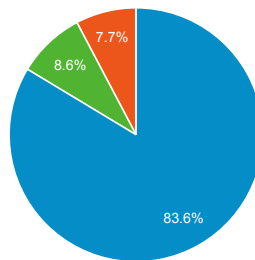

Avg. Visits per Visitor

■ 1 ■ 2 ■ Other

Avg. Visit Duration

00:01:59

Avg for View: 00:01:59 (0.00%)

Avg. Pages / Visit

2.08

Avg for View: 2.08 (0.00%)

Avg. Time on Page

00:01:51

Avg for View: 00:01:51 (0.00%)

Bounce Rate

57.47%

Avg for View: 57.47% (0.00%)