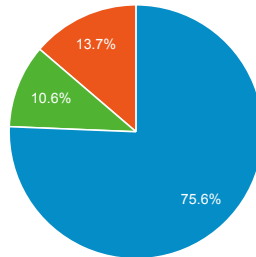

Avg. Visits per Visitor

■ 1 ■ 2 ■ Other

Avg. Visit Duration

00:02:13

Avg for View: 00:02:13 (0.00%)

Avg. Pages / Visit

2.17

Avg for View: 2.17 (0.00%)

Avg. Time on Page

00:01:54

Avg for View: 00:01:54 (0.00%)

Bounce Rate

56.79%

Avg for View: 56.79% (0.00%)