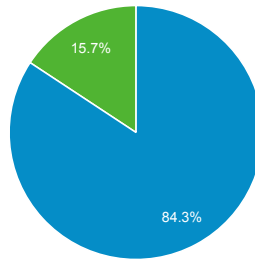

FEMA.gov Search Web Performance Metrics

May 1, 2018 - May 31, 2018

All Users
100.00% Sessions

Total Unique Searches

162,801

% of Total: 100.00% (162,801)

Total Visits

105,385

% of Total: 100.00% (105,385)

Top Unique Searches by Search Term

Search Term	Total Unique Searches
flood maps	1,337
flood map	1,207
nims	846
ics 100	661
training	638
ics	625
jobs	616
flood zone	540
elevation certificate	496
map service center	466

New vs. Returned Visitors

■ New Visitor ■ Returning Visitor