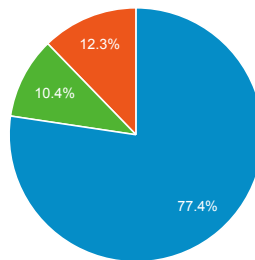

Avg. Visits per Visitor

■ 1 ■ 2 ■ Other

Avg. Visit Duration

00:02:02

Avg for View: 00:02:02 (0.00%)

Avg. Pages / Visit

2.43

Avg for View: 2.43 (0.00%)

Avg. Time on Page

00:01:25

Avg for View: 00:01:25 (0.00%)

Bounce Rate

52.99%

Avg for View: 52.99% (0.00%)