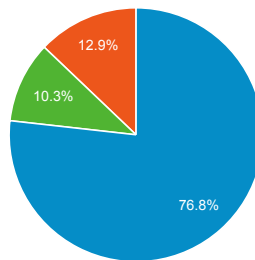

Avg. Visits per Visitor

■ 1 ■ 2 ■ Other

Avg. Visit Duration

00:02:00

Avg for View: 00:02:00 (0.00%)

Avg. Pages / Visit

2.52

Avg for View: 2.52 (0.00%)

Avg. Time on Page

00:01:19

Avg for View: 00:01:19 (0.00%)

Bounce Rate

51.14%

Avg for View: 51.14% (0.00%)