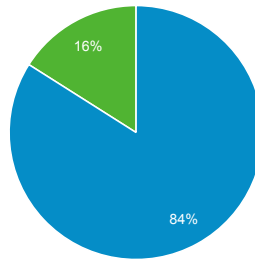

FEMA.gov Search Web Performance Metrics

Apr 1, 2018 - Apr 30, 2018

All Users
100.00% Sessions

Total Unique Searches

176,388

% of Total: 100.00% (176,388)

Total Visits

107,384

% of Total: 100.00% (107,384)

Top Unique Searches by Search Term

Search Term	Total Unique Searches
flood maps	1,363
flood map	1,216
nims	929
ics 100	744
training	646
jobs	642
ics	639
flood zone	597
maps	551
elevation certificate	546

New vs. Returned Visitors

■ New Visitor ■ Returning Visitor