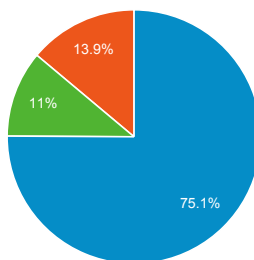

Avg. Visits per Visitor

■ 1 ■ 2 ■ Other

Avg. Visit Duration

00:02:09

Avg for View: 00:02:09 (0.00%)

Avg. Pages / Visit

2.20

Avg for View: 2.20 (0.00%)

Avg. Time on Page

00:01:48

Avg for View: 00:01:48 (0.00%)

Bounce Rate

56.97%

Avg for View: 56.97% (0.00%)