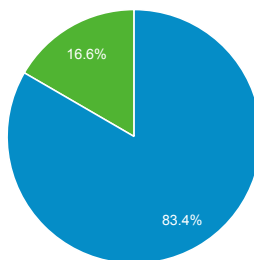

FEMA.gov Search Web Performance Metrics

Mar 1, 2018 - Mar 31, 2018

All Users
100.00% Sessions

Total Unique Searches

178,290

% of Total: 100.00% (178,290)

Total Visits

127,042

% of Total: 100.00% (127,042)

Top Unique Searches by Search Term

Search Term	Total Unique Searches
flood maps	1,839
flood map	1,672
nims	781
ics 100	734
maps	688
flood zone	683
training	682
jobs	673
ics	619
elevation certificate	611

New vs. Returned Visitors

■ New Visitor ■ Returning Visitor