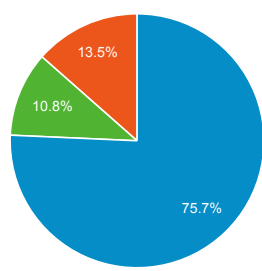

Avg. Visits per Visitor

■ 1 ■ 2 ■ Other

Avg. Visit Duration

00:02:15
Avg for View: 00:02:15 (0.00%)

Avg. Pages / Visit

2.20
Avg for View: 2.20 (0.00%)

Avg. Time on Page

00:01:53
Avg for View: 00:01:53 (0.00%)

Bounce Rate

56.92%
Avg for View: 56.92% (0.00%)