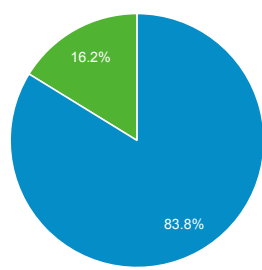

FEMA.gov Search Web Performance Metrics

Jan 1, 2018 - Jan 31, 2018

All Users
100.00% Sessions

Total Unique Searches

175,030
% of Total: 100.00% (175,030)

Total Visits

128,222
% of Total: 100.00% (128,222)

Top Unique Searches by Search Term

Search Term	Total Unique Searches
flood maps	1,220
flood map	1,088
jobs	1,033
training	931
nims	895
ics 100	637
status	631
login	623
ics	612
flood zone	578

New vs. Returned Visitors

■ New Visitor ■ Returning Visitor