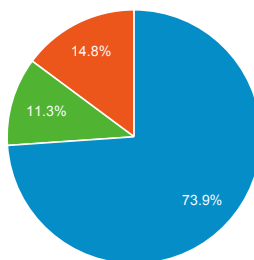

Avg. Visits per Visitor

■ 1 ■ 2 ■ Other

Avg. Visit Duration

00:02:09

Avg for View: 00:02:09 (0.00%)

Avg. Pages / Visit

2.18

Avg for View: 2.18 (0.00%)

Avg. Time on Page

00:01:49

Avg for View: 00:01:49 (0.00%)

Bounce Rate

57.00%

Avg for View: 57.00% (0.00%)