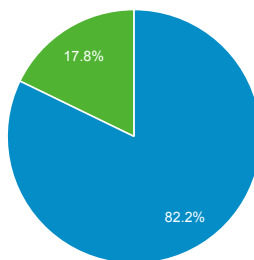

FEMA.gov Search Web Performance Metrics

Dec 1, 2017 - Dec 31, 2017

All Users
100.00% Sessions

Total Unique Searches

140,068

% of Total: 100.00% (140,068)

Total Visits

105,131

% of Total: 100.00% (105,131)

Top Unique Searches by Search Term

Search Term	Total Unique Searches
flood maps	1,029
status	992
jobs	871
training	865
flood map	765
nims	677
login	626
Status	607
Jobs	548
elevation certificate	474

New vs. Returned Visitors

■ New Visitor ■ Returning Visitor