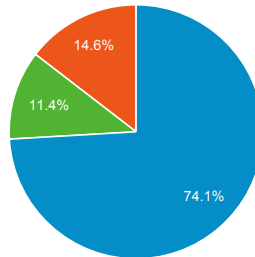

Avg. Visits per Visitor

■ 1 ■ 2 ■ Other

Avg. Visit Duration

00:02:18

Avg for View: 00:02:18 (0.00%)

Avg. Pages / Visit

2.19

Avg for View: 2.19 (0.00%)

Avg. Time on Page

00:01:56

Avg for View: 00:01:56 (0.00%)

Bounce Rate

57.29%

Avg for View: 57.29% (0.00%)