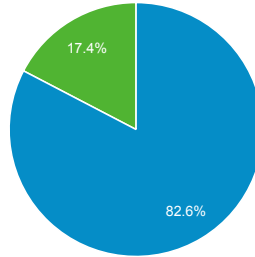

FEMA.gov Search Web Performance Metrics

Nov 1, 2017 - Nov 30, 2017

All Users
100.00% Sessions

Total Unique Searches

195,789

% of Total: 100.00% (195,789)

Total Visits

145,292

% of Total: 100.00% (145,292)

Top Unique Searches by Search Term

Search Term	Total Unique Searches
status	1,530
training	1,423
jobs	1,186
flood maps	1,133
flood map	978
nims	956
Status	902
login	661
elevation certificate	657
ics 100	620

New vs. Returned Visitors

■ New Visitor ■ Returning Visitor