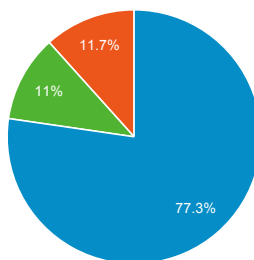

Avg. Visits per Visitor

■ 1 ■ 2 ■ Other

Avg. Visit Duration

00:02:04

Avg for View: 00:02:04 (0.00%)

Avg. Pages / Visit

2.13

Avg for View: 2.13 (0.00%)

Avg. Time on Page

00:01:50

Avg for View: 00:01:50 (0.00%)

Bounce Rate

57.73%

Avg for View: 57.73% (0.00%)