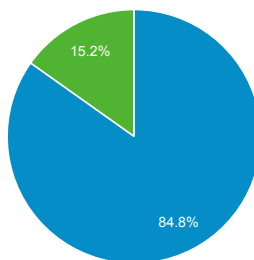

FEMA.gov Search Web Performance Metrics

Oct 1, 2017 - Oct 31, 2017

All Users
100.00% Sessions

Total Unique Searches

367,613

% of Total: 100.00% (367,613)

Total Visits

290,583

% of Total: 100.00% (290,583)

Top Unique Searches by Search Term

Search Term	Total Unique Searches
status	4,351
Status	3,205
jobs	2,959
irma	2,234
check status	1,970
Jobs	1,826
login	1,579
Check status	1,536
flood maps	1,357
log in	1,276

New vs. Returned Visitors

■ New Visitor ■ Returning Visitor