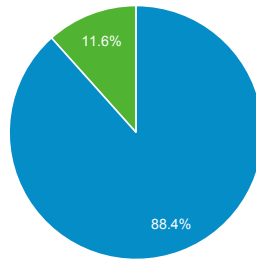

FEMA.gov Search Web Performance Metrics

Sep 1, 2017 - Sep 30, 2017

All Users
100.00% Sessions

Total Unique Searches

688,426
% of Total: 100.00% (688,426)

Total Visits

558,161
% of Total: 100.00% (558,161)

Top Unique Searches by Search Term

Search Term	Total Unique Searches
irma	6,686
jobs	6,264
status	4,913
Jobs	4,726
Status	3,941
check status	3,271
Irma	3,188
Check status	2,775
hurricane irma	2,689
login	2,627

New vs. Returned Visitors

■ New Visitor ■ Returning Visitor