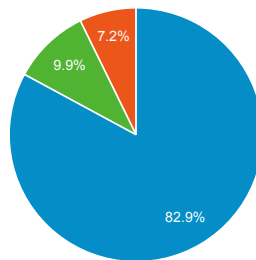

Avg. Visits per Visitor

■ 1 ■ 2 ■ Other

Avg. Visit Duration

00:01:54
Avg for View: 00:01:54 (0.00%)

Avg. Pages / Visit

2.06
Avg for View: 2.06 (0.00%)

Avg. Time on Page

00:01:47
Avg for View: 00:01:47 (0.00%)

Bounce Rate

58.09%
Avg for View: 58.09% (0.00%)