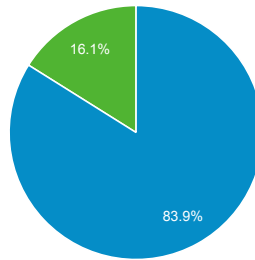

FEMA.gov Search Web Performance Metrics

Jul 1, 2017 - Jul 31, 2017

All Users
100.00% Sessions

Total Unique Searches

120,165

% of Total: 100.00% (120,165)

Total Visits

87,704

% of Total: 100.00% (87,704)

Top Unique Searches by Search Term

Search Term	Total Unique Searches
flood maps	1,071
flood map	877
training	736
elevation certificate	608
nims	602
flood zone	487
loma	475
maps	440
flood zones	433
jobs	389

New vs. Returned Visitors

■ New Visitor ■ Returning Visitor