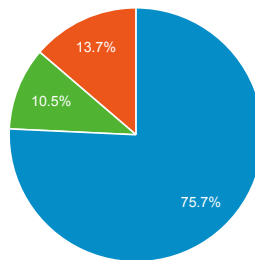

Avg. Visits per Visitor

■ 1 ■ 2 ■ Other

Avg. Visit Duration

00:02:12

Avg for View: 00:02:12 (0.00%)

Avg. Pages / Visit

2.17

Avg for View: 2.17 (0.00%)

Avg. Time on Page

00:01:53

Avg for View: 00:01:53 (0.00%)

Bounce Rate

57.19%

Avg for View: 57.19% (0.00%)