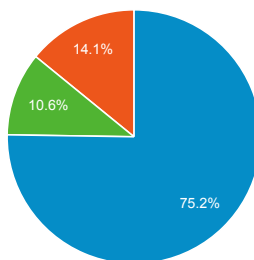

Avg. Visits per Visitor

■ 1 ■ 2 ■ Other

Avg. Visit Duration

00:02:12

Avg for View: 00:02:12 (0.00%)

Avg. Pages / Visit

2.17

Avg for View: 2.17 (0.00%)

Avg. Time on Page

00:01:53

Avg for View: 00:01:53 (0.00%)

Bounce Rate

57.15%

Avg for View: 57.15% (0.00%)