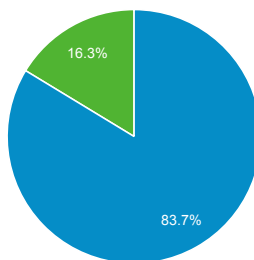

FEMA.gov Search Web Performance Metrics

Jun 1, 2017 - Jun 30, 2017

All Users
100.00% Sessions

Total Unique Searches

132,783

% of Total: 100.00% (132,783)

Total Visits

96,189

% of Total: 100.00% (96,189)

Top Unique Searches by Search Term

Search Term	Total Unique Searches
flood maps	1,283
flood map	1,126
training	832
elevation certificate	713
flood zone	668
nims	535
flood zones	504
ics 100	481
loma	480
maps	466

New vs. Returned Visitors

■ New Visitor ■ Returning Visitor