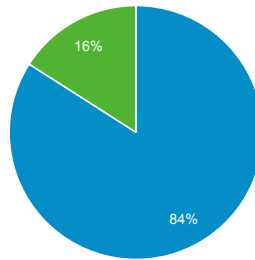

FEMA.gov Search Web Performance Metrics

Apr 1, 2017 - Apr 30, 2017

All Users
100.00% Sessions

Total Unique Searches

141,007

% of Total: 100.00% (141,007)

Total Visits

102,440

% of Total: 100.00% (102,440)

Top Unique Searches by Search Term

Search Term	Total Unique Searches
flood maps	1,224
flood map	1,049
training	880
nims	769
elevation certificate	635
flood zone	603
ics 100	589
operation gotham shield 2017	567
ics	528
flood zones	510

New vs. Returned Visitors

■ New Visitor ■ Returning Visitor