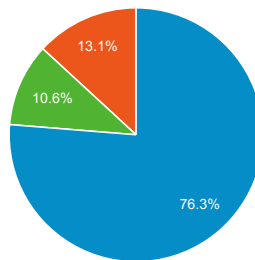

Avg. Visits per Visitor

■ 1 ■ 2 ■ Other

Avg. Visit Duration

00:02:13

Avg for View: 00:02:13 (0.00%)

Avg. Pages / Visit

2.18

Avg for View: 2.18 (0.00%)

Avg. Time on Page

00:01:53

Avg for View: 00:01:53 (0.00%)

Bounce Rate

56.57%

Avg for View: 56.57% (0.00%)