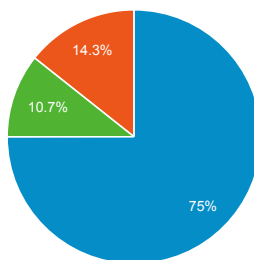

Avg. Visits per Visitor

■ 1 ■ 2 ■ Other

Avg. Visit Duration

00:02:15

Avg for View: 00:02:15 (0.00%)

Avg. Pages / Visit

2.20

Avg for View: 2.20 (0.00%)

Avg. Time on Page

00:01:52

Avg for View: 00:01:52 (0.00%)

Bounce Rate

56.85%

Avg for View: 56.85% (0.00%)