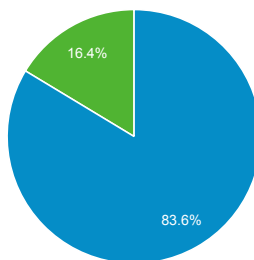

FEMA.gov Search Web Performance Metrics

Mar 1, 2017 - Mar 31, 2017

All Users
100.00% Sessions

Total Unique Searches

147,883

% of Total: 100.00% (147,883)

Total Visits

107,244

% of Total: 100.00% (107,244)

Top Unique Searches by Search Term

Search Term	Total Unique Searches
flood maps	1,251
training	1,008
flood map	941
nims	907
elevation certificate	733
ics 100	587
flood zone	583
ics	536
maps	481
loma	478

New vs. Returned Visitors

■ New Visitor ■ Returning Visitor