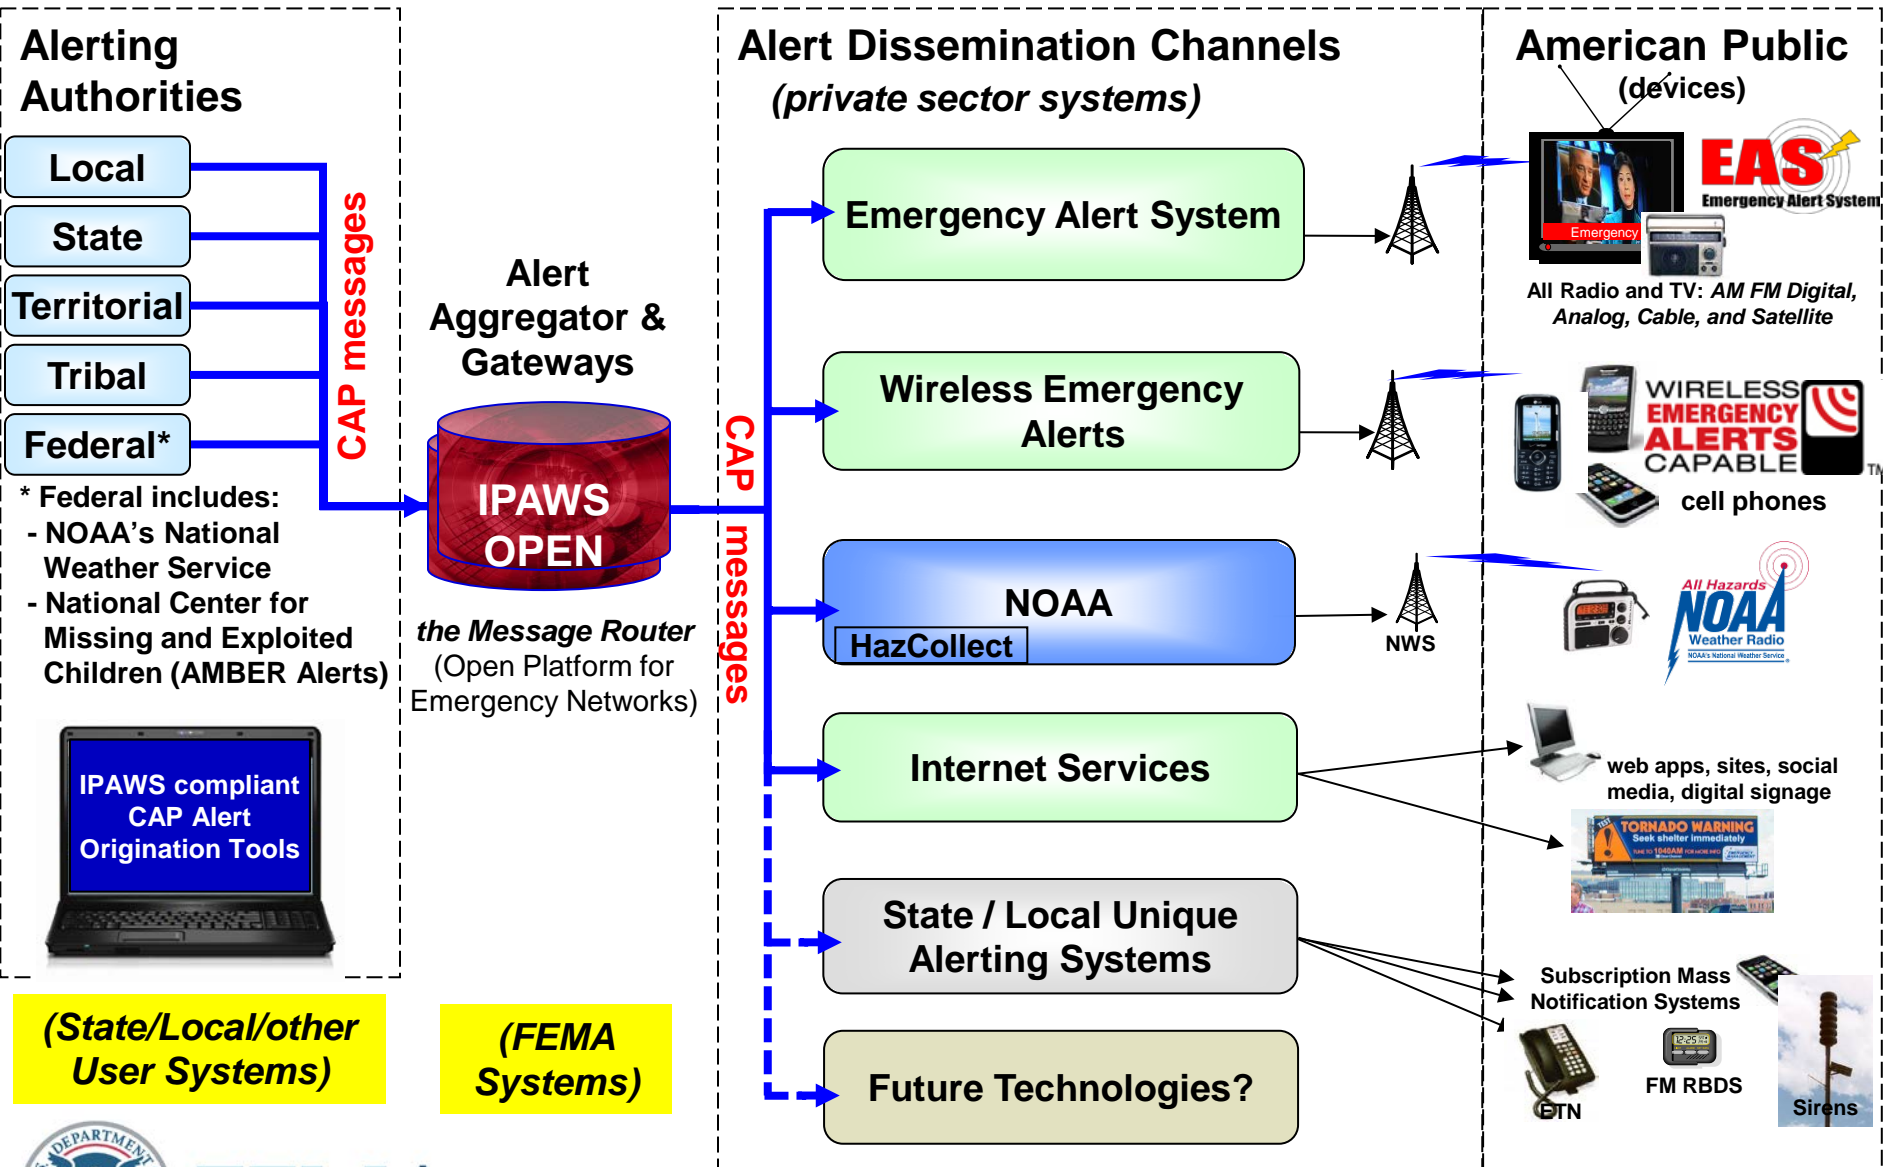

IPAWS Architecture: “a National System for Local Alerting”

(Private Sector & Other Systems)

green = Private Sector
 blue = NOAA
 gray = other
 tan = TBD future

IPAWS Architecture